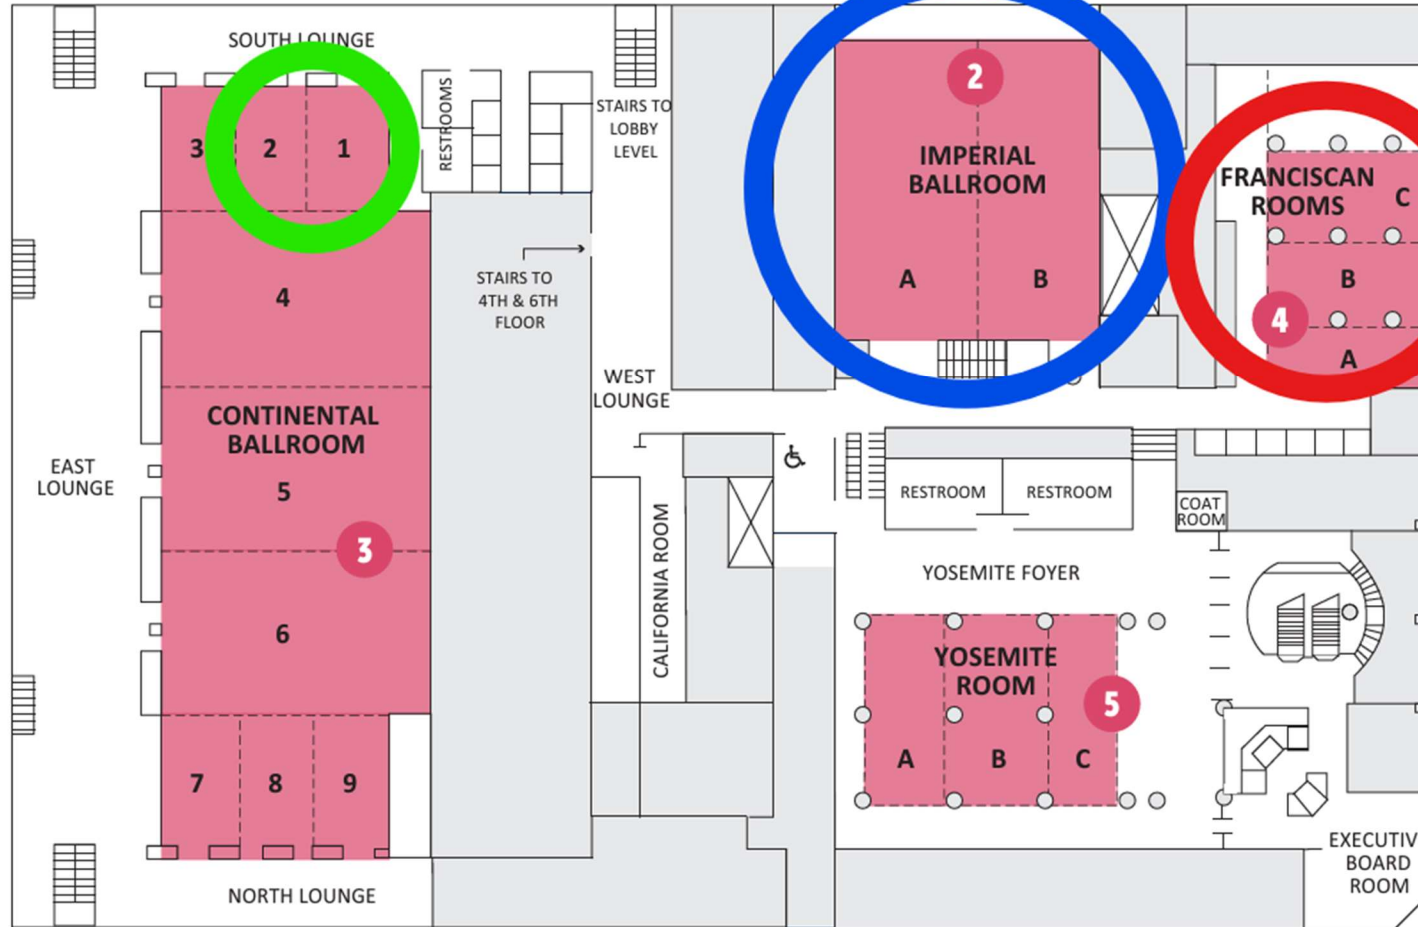

ESS
Business Meeting
Continental Ballroom 1-2
0700-0800

ESS
Symposium
Imperial Ballroom A & B
0830-1600

Lunch
Breakout Rooms
Franciscan Rooms
1145-1245

Ballroom Level